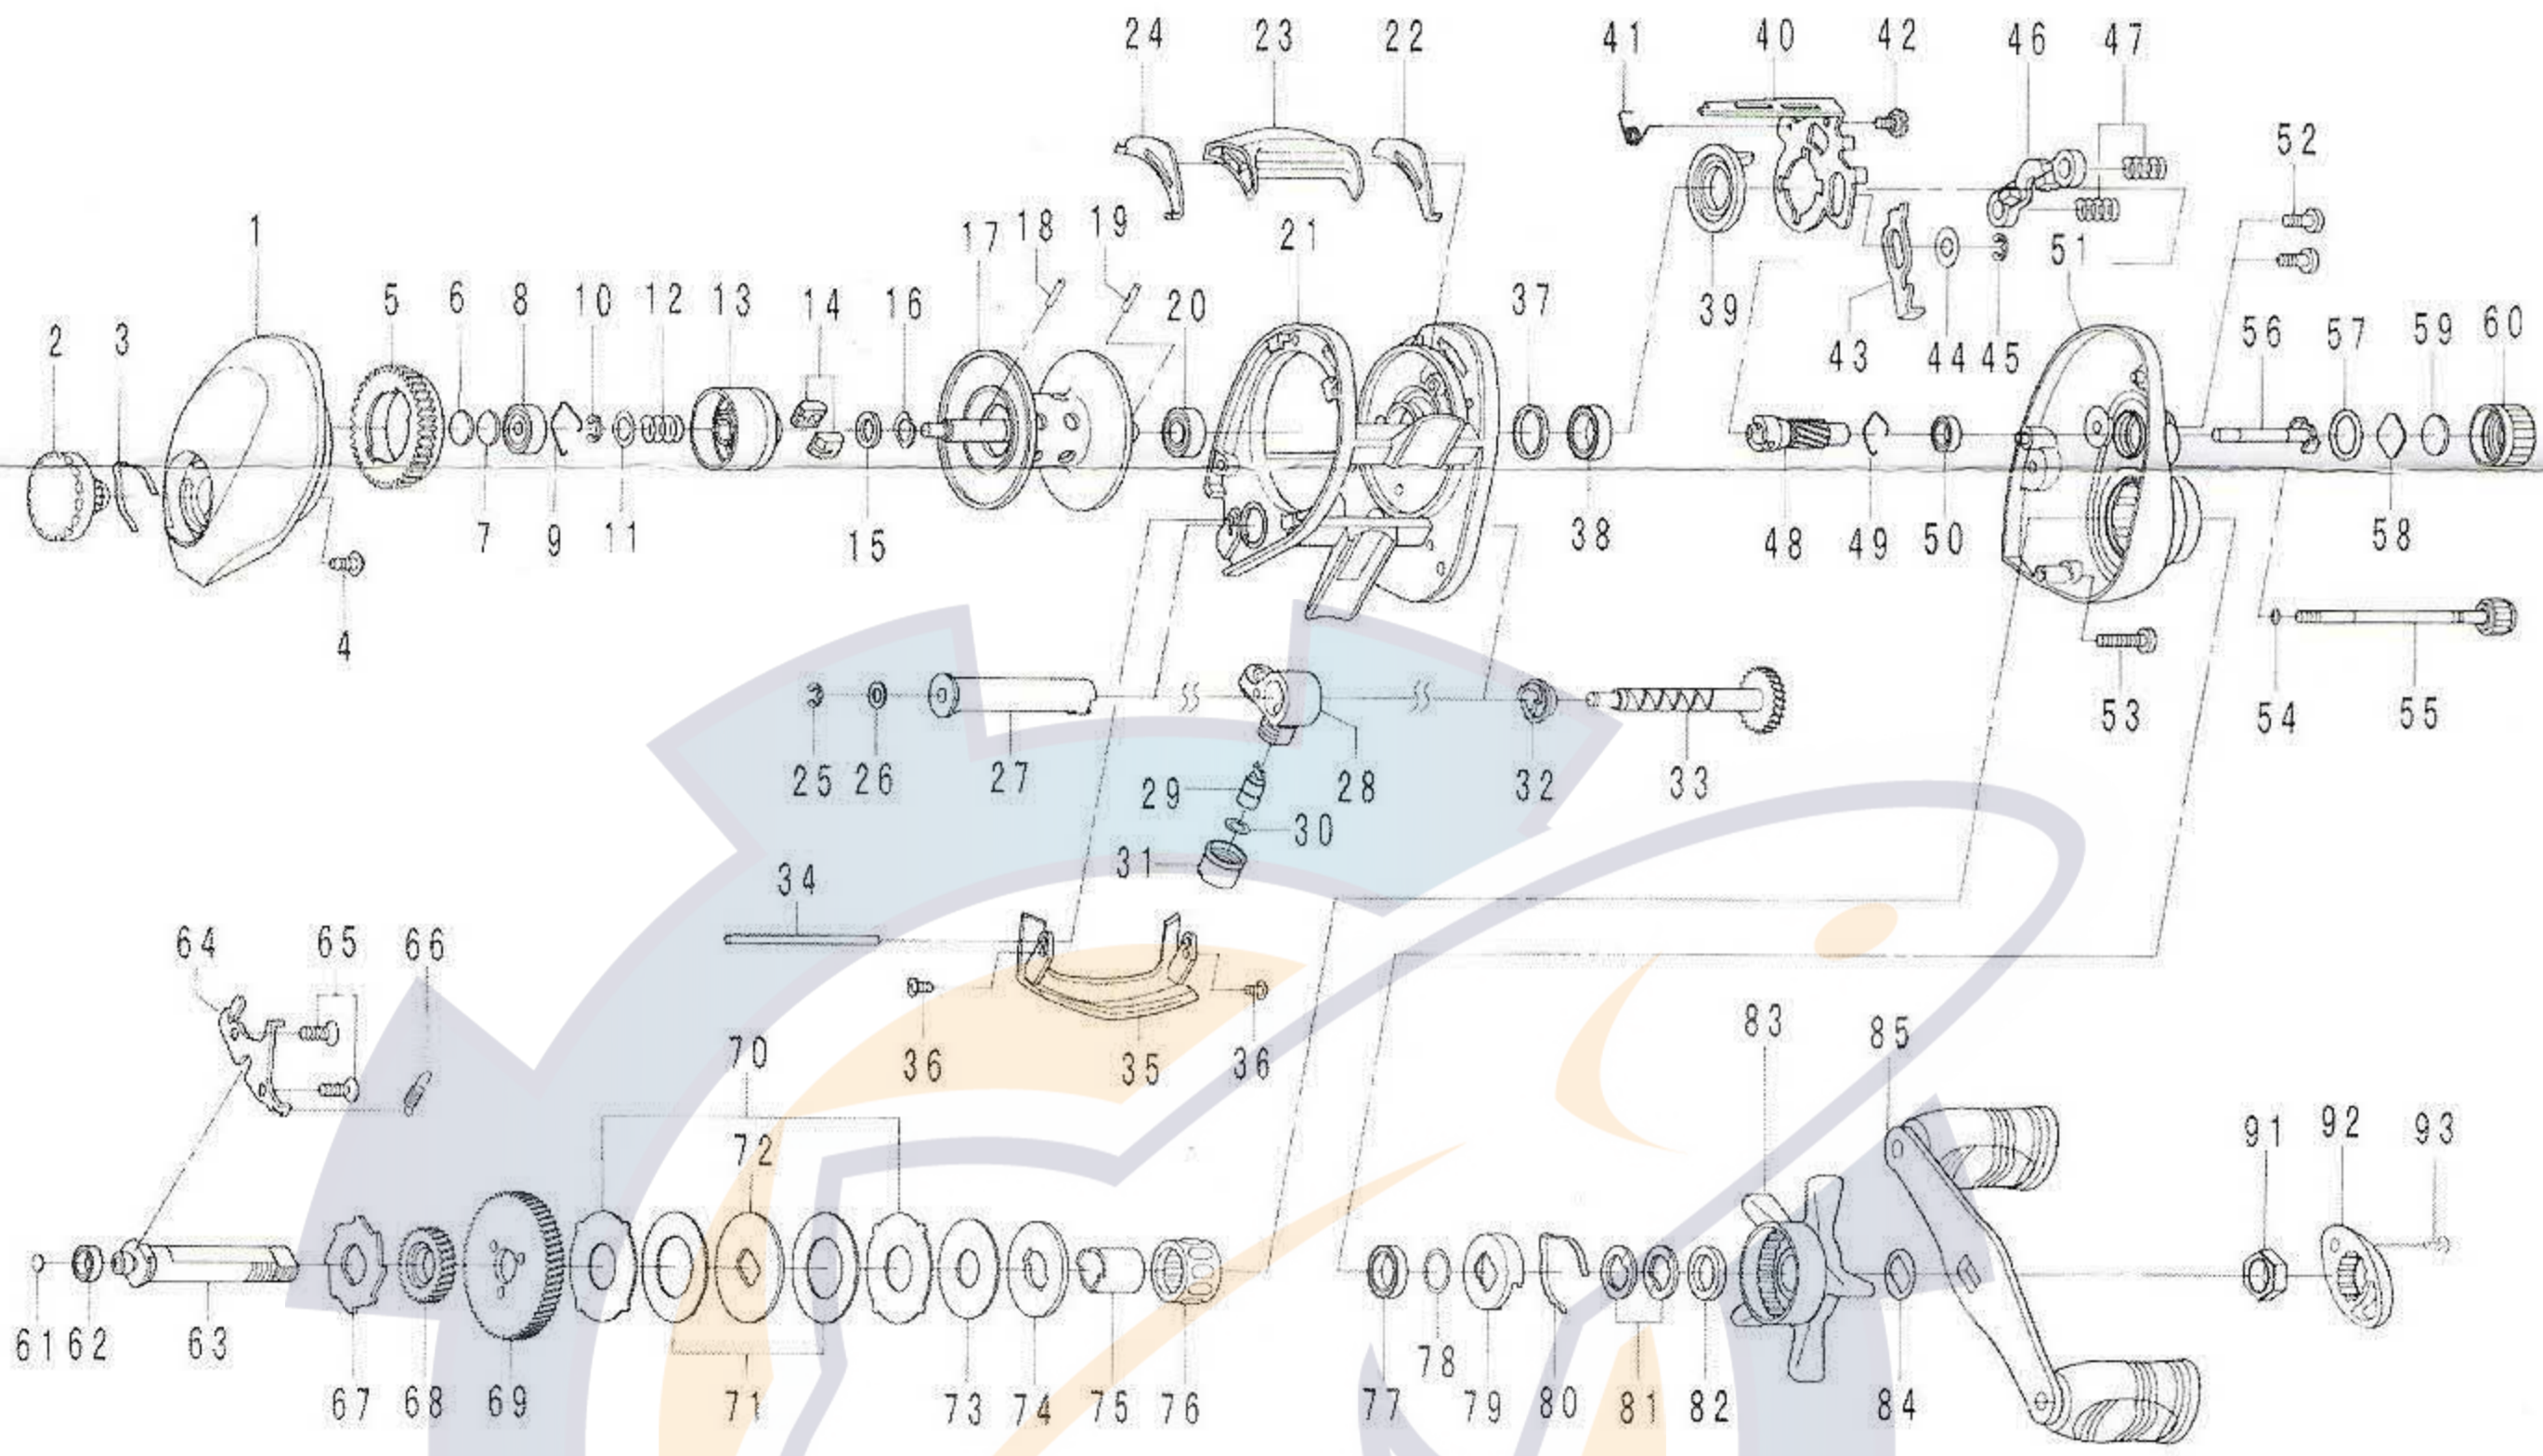

BAITCASTING REEL

TEAM DAIWA-ADVANTAGE 153H7

Key No.	Parts No.	Parts Name
1	6G545502	Left side plate
2	6F821209	Brake Adjusting knob
3	6F051701	Brake click spring
4	6F212201	Set plate screw
5	6G545701	Magnet holder
6	63757404	Spacer (A)
7	63757411	Spacer (B)
8	66374601	Ball bearing (A)
9	6F032201	Bearing retainer (A)
10-20	6Z017366	Spool assembly
21	6G543003	Frame assembly
22	6G543401	Spacer (C)
23	6G543601	Clutch lever
24	6G543501	Spacer (D)
25	63205901	Worm shaft retainer
26	63731306	Worm shaft washer
27	6G544801	Level wind guard
28	6G544301	Line guide
29	61214212	Line guide pawl
30	63731300	Line guide washer
31	6F402801	Pawl cap
32	6G128201	Worm shaft holder
33	6G544601	Worm shaft assembly
34	6G545401	Stabilizer bar
35	6G545302	Front plate
36	6B360401	Front plate screw
37	6F834701	Clutch cam washer
38	6B861701	Ball bearing (B)
39	6F793501	Clutch cam (A)
40	6G543701	Clutch cam (B)
41	6G544101	Clutch cam spring
42	6G009701	Clutch cam screw
43	6G543801	Clutch trip plate
44	63716905	Washer
45	63201402	Retainer
46	6F794801	Yoke
47	6G597301	Yoke spring
48	6G544201	Pinion gear
49	6E219701	Bearing retainer (B)
50	6G466202	Ball bearing (C)
51	6G542706	Right side plate
52	6G040801	Right side plate screw (A)
53	6G473501	Right side plate screw (B)
54	6B853101	"O"ring (A)
55	6B911746	Right side plate screw (C)
56	6F800501	Pinion shaft
57	61715201	"O"ring (B)
58	6B175401	Spool adjusting cap metal
59	6B175503	Spacer (E)
60	6F574402	Cast control cap
61	6G357506	Drive shaft washer
62	6F055601	Ball bearing (E)
63	6G598901	Drive shaft
64	6G544001	Drive shaft retainer
65	6E134508	Drive shaft retainer screw
66	6G010201	Clutch trip plate spring
67	6F761701	Clutch wheel
68	6G001501	Drive gear (A)
69	6G544901	Drive gear (B)
70	6F796101	Eared washer
71	6G428501	Drag washer (A)
72	6F796301	Key washer (A)
73	6G455801	Drag washer (B)
74	6G141801	Key washer (B)
75	6G545001	Gear shaft collar
76	6F999803	Roller clutch
77	6F582501	Ball bearing (D)
78	6B553801	Bearing washer
79	6F028201	Click leaf spring holder
80	6F032401	Click leaf spring
81	61508901	Drag spring washer
82	6B974901	Spacing sleeve
83	6F433409	Star drag
84	61509001	Friction washer
85	6G598701	Handle assembly
91	6B862102	Handle nut
92	6E440007	Handle nut plate
93	63511801	Handle nut screw